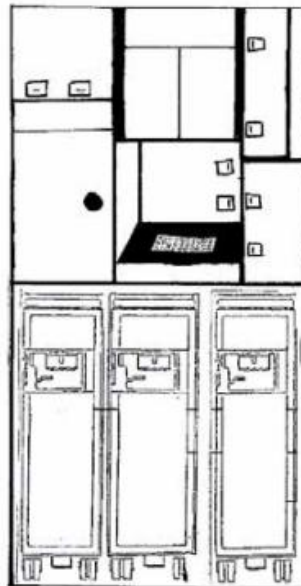

#### **Main cargo hold DIMS**

Volume all holds 26.6 m<sup>3</sup>

#### **AIRCRAFT DATA**

Wingspan 108 ft / 32.85 m  
Length 130 ft / 36.30 m  
Height 30 ft / 9.36 m  
Range at max payload 3,000 km

#### **DOOR SIZES**

Main door fwd 0.88 m x 1.82 m  
Pax door rear 0.70 m x 1.82 m

#### **OTHER DATA**

Max payload 135 pax 3,000 km  
Max range 65 pax 4,000 km  
Luggage 5 kg carry on / 20 kg check in  
MTOW 63.503 kg  
MLW 58.060 kg  
MFZW 50.802 kg  
Cruising speed 815 km/h  
Max altitude 10.668 m / 35.000 ft