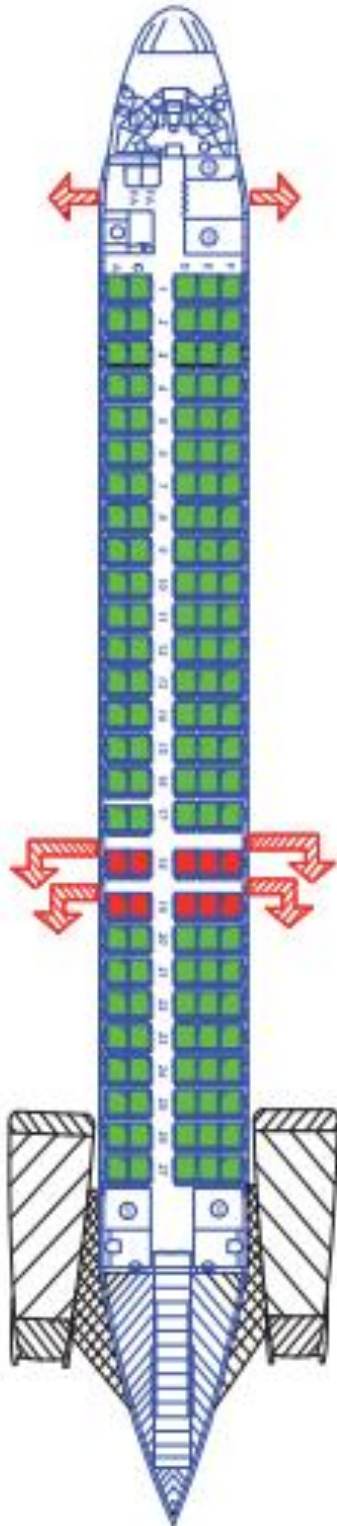

#### **Main cargo hold DIMS**

Volume all holds 26.6 m<sup>3</sup>

#### **AIRCRAFT DATA**

Wingspan 108 ft / 32.85 m  
Length 130 ft / 36.30 m  
Height 30 ft / 9.36 m  
Range at max payload 3,000 km

#### **DOOR SIZES**

Main door fwd 0.88 m x 1.82 m  
Pax door rear 0.70 m x 1.82 m

#### **OTHER DATA**

Max payload 135 pax 3,000 km  
Max range 65 pax 4,000 km  
Luggage 5 kg carry on / 20 kg check in  
MTOW 63.503 kg  
MLW 58.060 kg  
MFZW 50.802 kg  
Cruising speed 815 km/h  
Max altitude 10.668 m / 35.000 ft